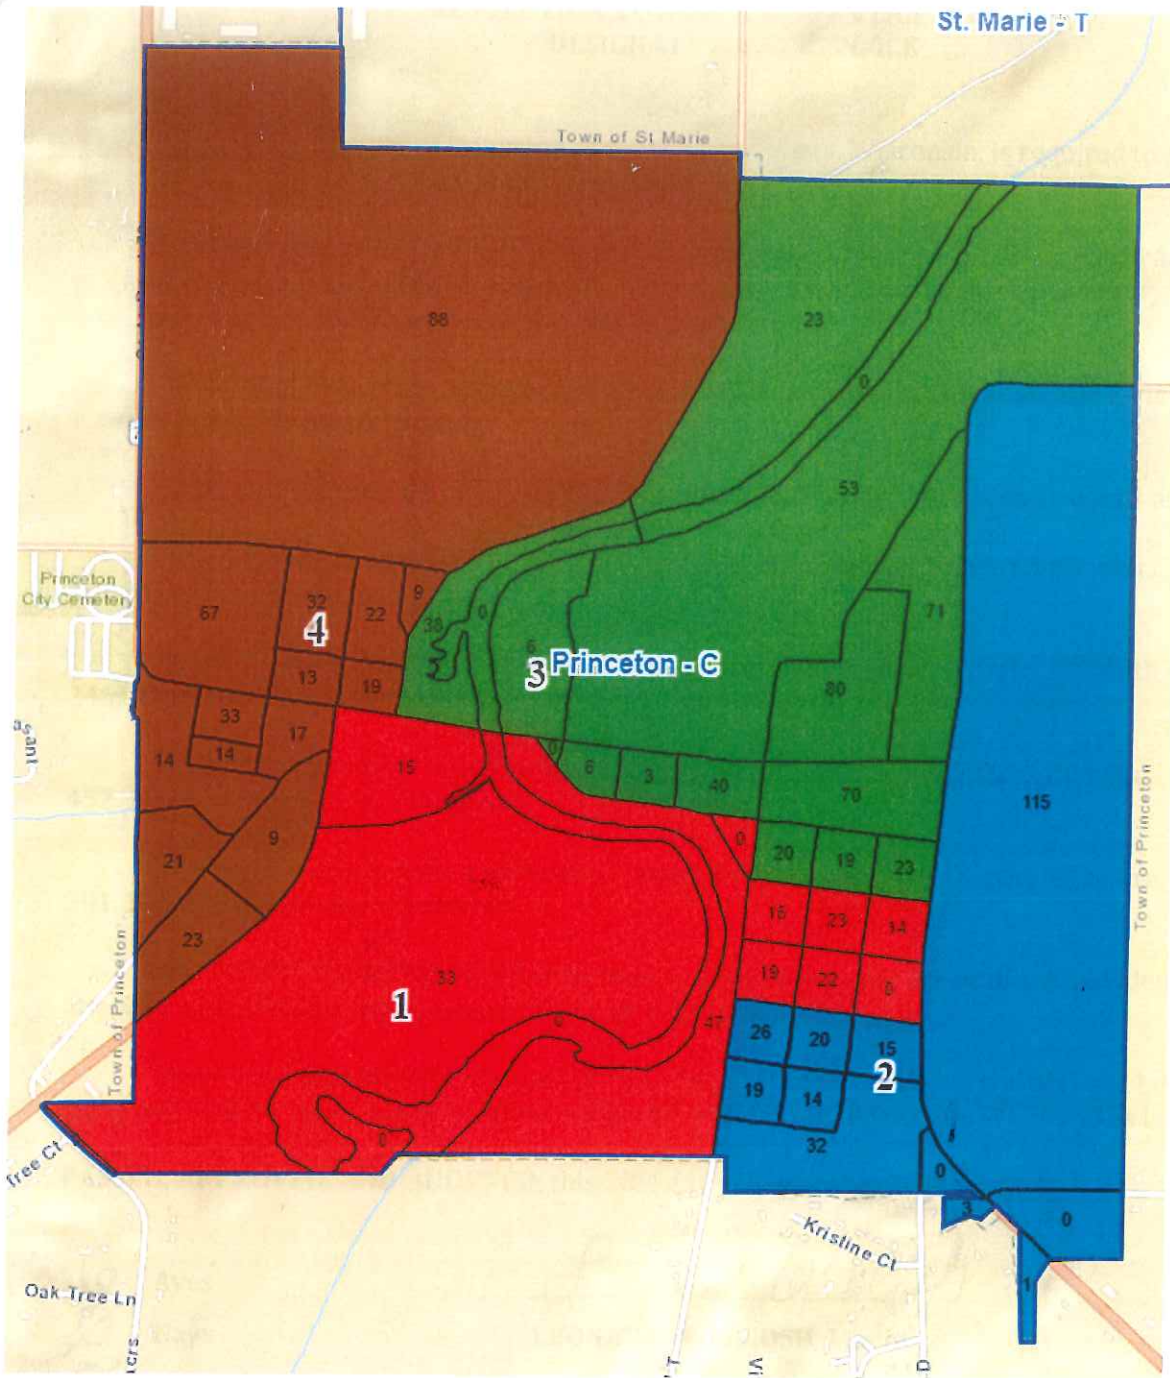

City of Princeton, 2020 Census Ward Redistricting

Color	Ward	Population
Red	1	189
Blue	2	245
Green	3	452
Brown	4	381

2020 Census Total Population 1,267